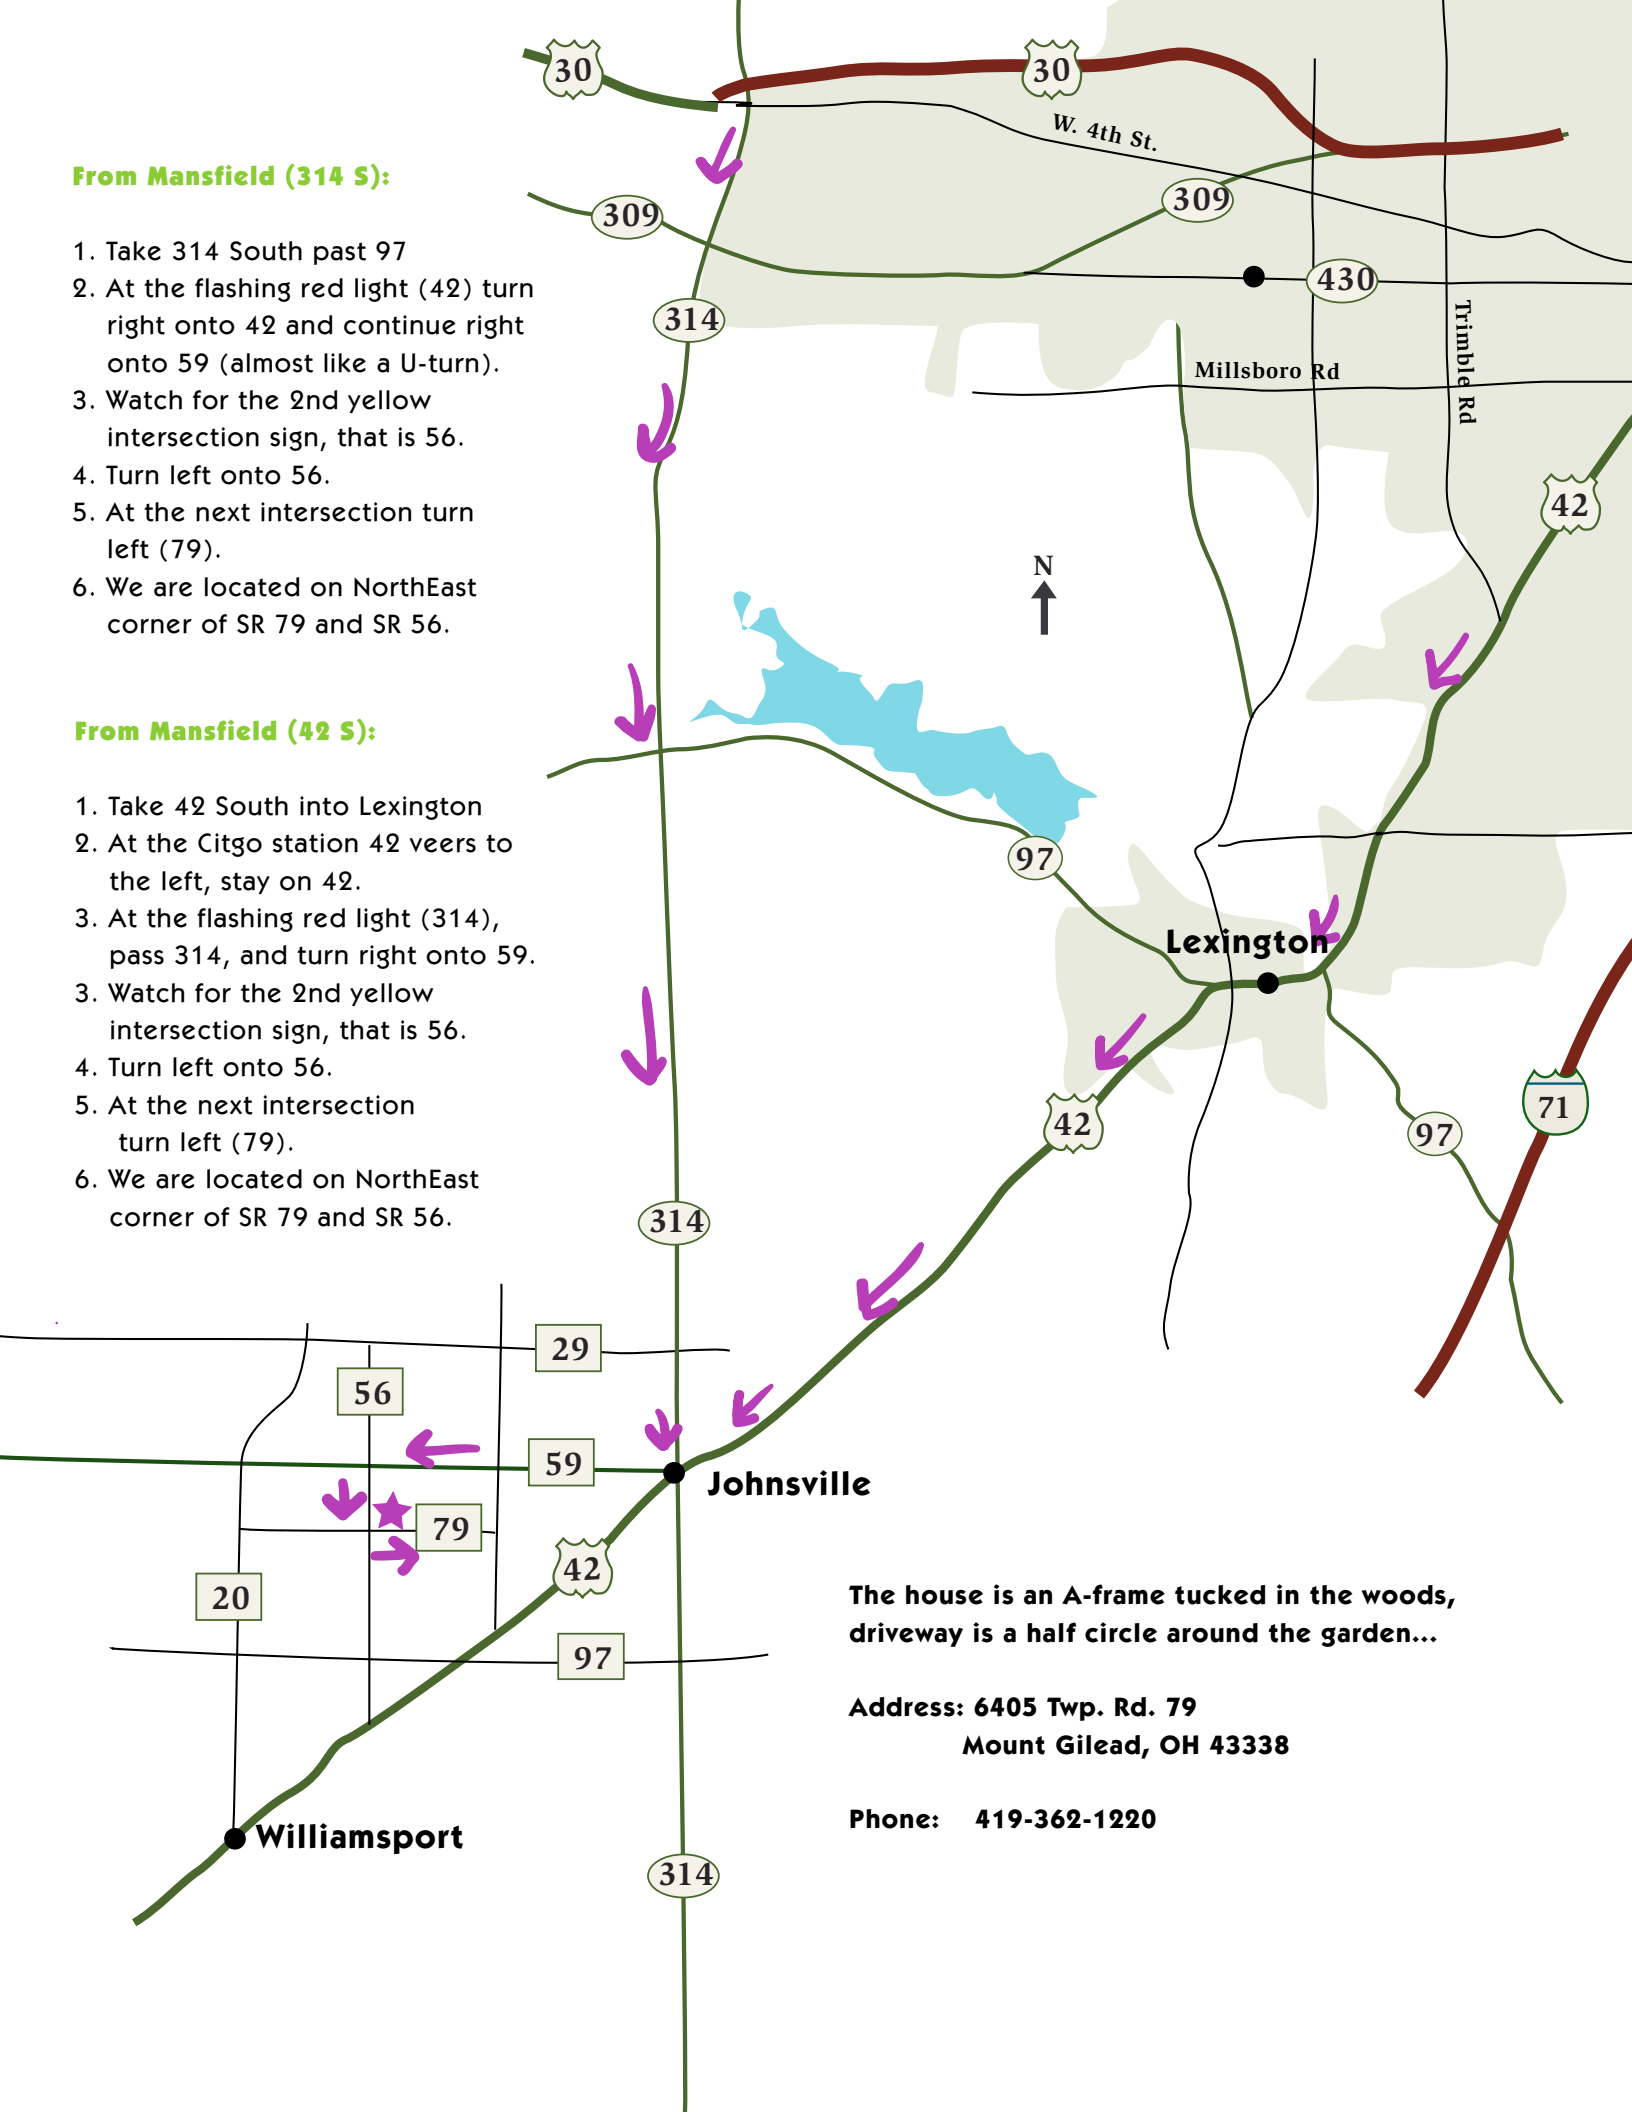

From Mansfield (314 S):

1. Take 314 South past 97
2. At the flashing red light (42) turn right onto 42 and continue right onto 59 (almost like a U-turn).
3. Watch for the 2nd yellow intersection sign, that is 56.
4. Turn left onto 56.
5. At the next intersection turn left (79).
6. We are located on NorthEast corner of SR 79 and SR 56.

From Mansfield (42 S):

1. Take 42 South into Lexington
2. At the Citgo station 42 veers to the left, stay on 42.
3. At the flashing red light (314), pass 314, and turn right onto 59.
3. Watch for the 2nd yellow intersection sign, that is 56.
4. Turn left onto 56.
5. At the next intersection turn left (79).
6. We are located on NorthEast corner of SR 79 and SR 56.

The house is an A-frame tucked in the woods,
driveway is a half circle around the garden...

Address: 6405 Twp. Rd. 79
Mount Gilead, OH 43338

Phone: 419-362-1220